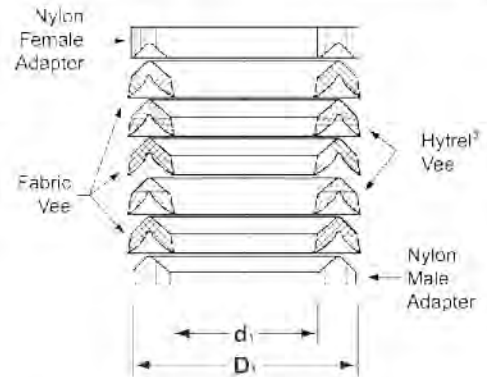

Vee Packing Components - Inch

Suffix Listing

* Add suffix to Size Number to specify component Part Number

- FN = Nylon Female Adapter
- FF = Fabric Female Adapter
- VF = Fabric Vee
- VH = Hytrel® Vee
- VB = Homogeneous Nitrile Vee
- MN = Nylon Male Adapter
- MF = Fabric Male Adapter

ALTERNATIVE SEALS: U-CUP with Back Up

EXAMPLE: VP37504375VF				
Prefix	Inside Diameter	Outside Diameter	Style	Material
VP	3750	4375	V	F
	3-3/4"	4-3/8"	VEE RING	NBR/FAB

The next few pages contain a listing of solid vee packing. Most of these sizes correspond to the stack height chart below. Glass filled nylon adapters (for extrusion resistance) and Hytrel® vees (for dry wiping action) are standard in most sizes under 10" O.D. Also available, are plus and minus adapters for meeting your non-standard stack height requirements.

NOTE: Not all sizes available in all materials or all components. Please contact our sales department for more information.

Virtually any size packing, up to 40", can be made. The stack height chart does not apply for spiral packing sets or fabric adapters.

Size Number*	Inside Dia. d_1	Outside Dia. D_1
VP1381214812	13.812	14.812
VP1400015000	14.000	15.000
VP1400015500	14.000	15.500
VP1450016000	14.500	16.000
VP1500016000	15.000	16.000
VP1500016250	15.000	16.250
VP1600017500	16.000	17.500
VP1700018000	17.000	18.000
VP1700018500	17.000	18.500
VP1750019000	17.500	19.000
VP1900020500	19.000	20.500
VP2000021000	20.000	21.000
VP2000021500	20.000	21.500
VP2175023250	21.750	23.250
VP2300024500	23.000	24.500
VP2400025500	24.000	25.500